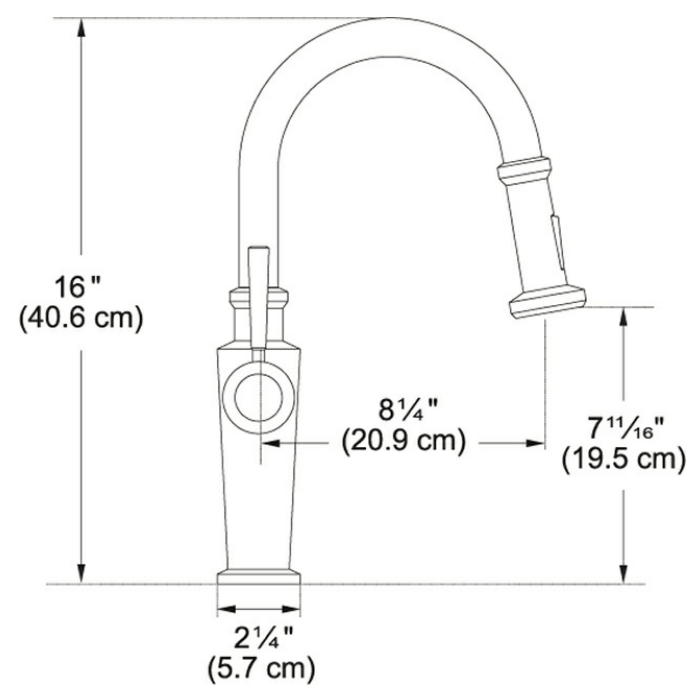

Product Picture

Technical Drawing

Product Information

Version	Bar/Prep
Spray Type	Full and Needle Spray
Faucet Operation	Side Lever
Flow Rate	1.75 gpm
Cartridge	28mm Ceramic Cartridge
Where to buy	Showroom
Countertop hole diameter	1 3/8"

Article Numbers

FUN#	115.0481.413
US Part Number	FFP5200